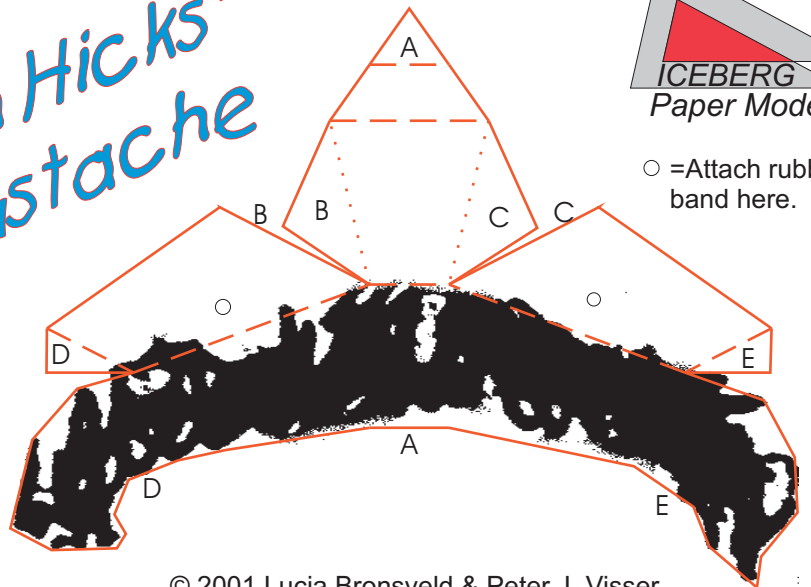

Dan Hicks' Moustache

○ = Attach rubber band here.

L

© 2001 Lucia Bronsveld & Peter J. Visser
<http://www.icebergbouwplaten.nl>

Dan Hicks' Moustache

○ = Attach rubber band here.

M

© 2001 Lucia Bronsveld & Peter J. Visser
<http://www.icebergbouwplaten.nl>

Dan Hicks' Moustache

○ = Attach rubber band here.

S

© 2001 Lucia Bronsveld & Peter J. Visser
<http://www.icebergbouwplaten.nl>