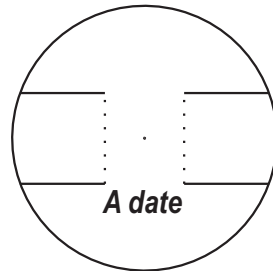

desk top calendar

Print on the frontside of other sheet of same colored paper (180 grms)