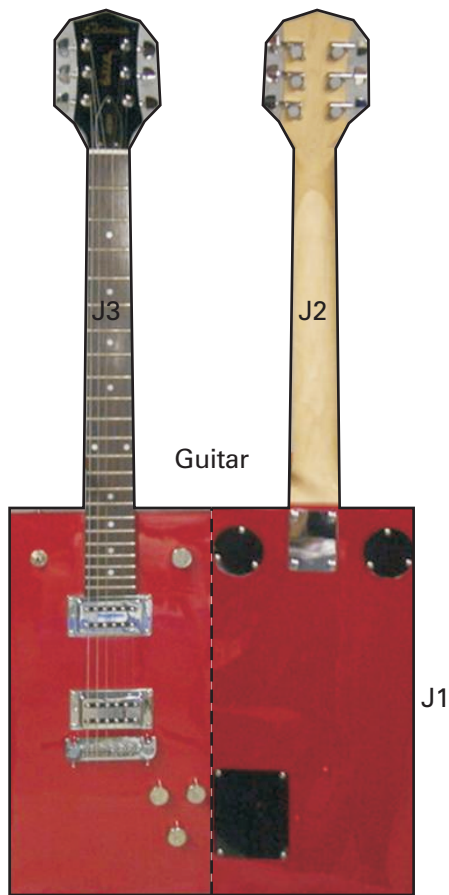

# Bo Diddley

## The Originator

(1928-2008)

Print on 160 gr/m<sup>2</sup> paper  
 ———— Cut  
 - - - - - Hill fold  
 ······· Valley fold

I2

Do not cut out inner circle.  
Make reverse side black.

I3

Hat

I2

B4

B3

ICEBERG

BOUWPLATEN

www.icebergbouwplaten.nl

Legs

© 2008 Peter J. Visser  
Made with a picture by Masahiro Sumori:  
[members.jcom.home.ne.jp/bluesy](http://members.jcom.home.ne.jp/bluesy)  
[commons.wikimedia.org/wiki/Image:BoDiddley1997.jpg](http://commons.wikimedia.org/wiki/Image:BoDiddley1997.jpg)