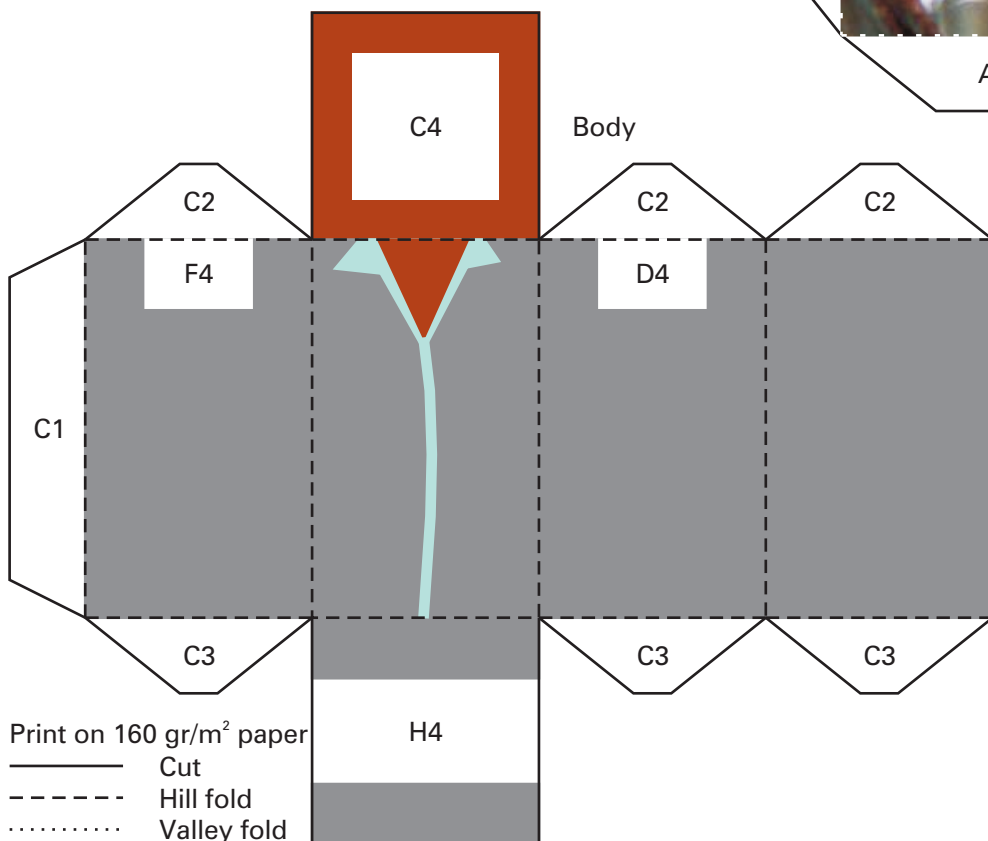

Bo Diddley

The Originator

(1928-2008)

Print on 160 gr/m² paper
 ———— Cut
 - - - - Hill fold
 ······ Valley fold

I2

Do not cut out inner circle.
Make reverse side black.

I3

Hat

I2

I3

I1

Right hand

Left hand

Right arm

Left arm

Neck