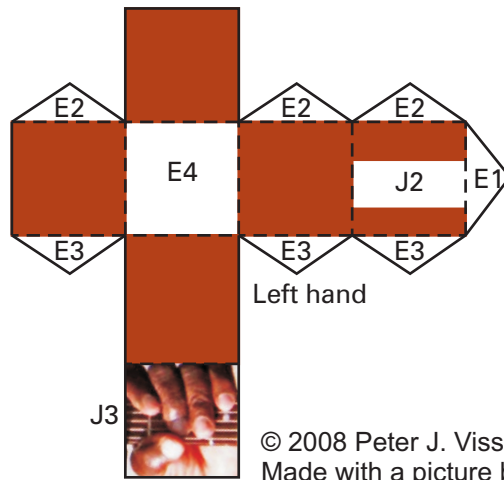

## The Originator

(1928-2008)

Print on 160 gr/m<sup>2</sup> paper  
 ———— Cut  
 - - - - - Hill fold  
 ······· Valley fold

I2

Do not cut out inner circle.  
Make reverse side black.

I3

Hat

I2

I3

I1

Right hand

Left hand

Right arm

Left arm

Neck

C4