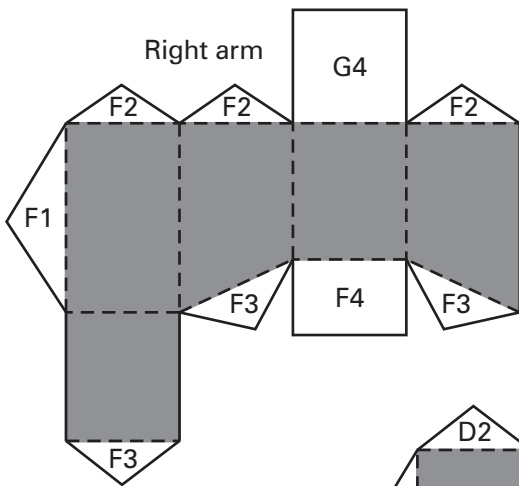

Bo Diddley

The Originator

(1928-2008)

Print on 160 gr/m² paper
 ———— Cut
 - - - - Hill fold
 ······ Valley fold

I2

Do not cut out inner circle.
Make reverse side black.

I3

Hat

I2

I3

I1

Right hand

Left hand

Right arm

Left arm

Neck