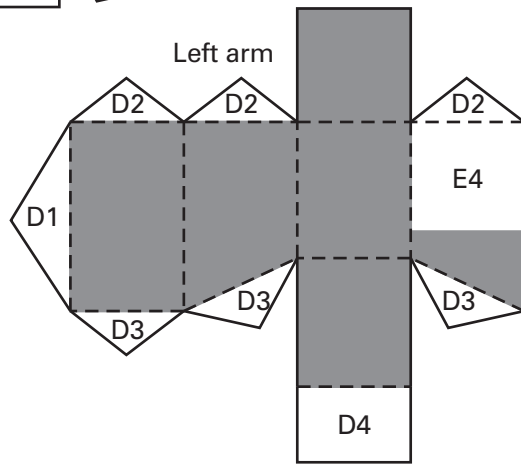

Bo Diddley

The Originator

(1928-2008)

Print on 160 gr/m² paper
 ———— Cut
 - - - - Hill fold
 ······ Valley fold

I2

Do not cut out inner circle.
Make reverse side black.

I3

Hat

I2

I3

I1

Right hand

Left hand

Right arm

Left arm

Neck