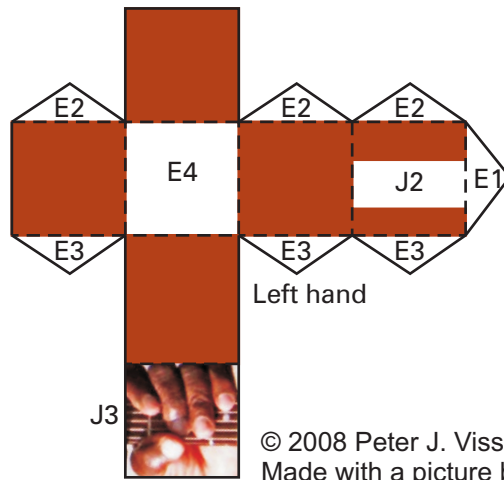

Bo Diddley

The Originator

(1928-2008)

Print on 160 gr/m² paper
 ———— Cut
 - - - - Hill fold
 ······ Valley fold

I2

Do not cut out inner circle.
Make reverse side black.

I3

Hat

I2

I3

I1

Right hand

Left hand

Right arm

Left arm

Neck