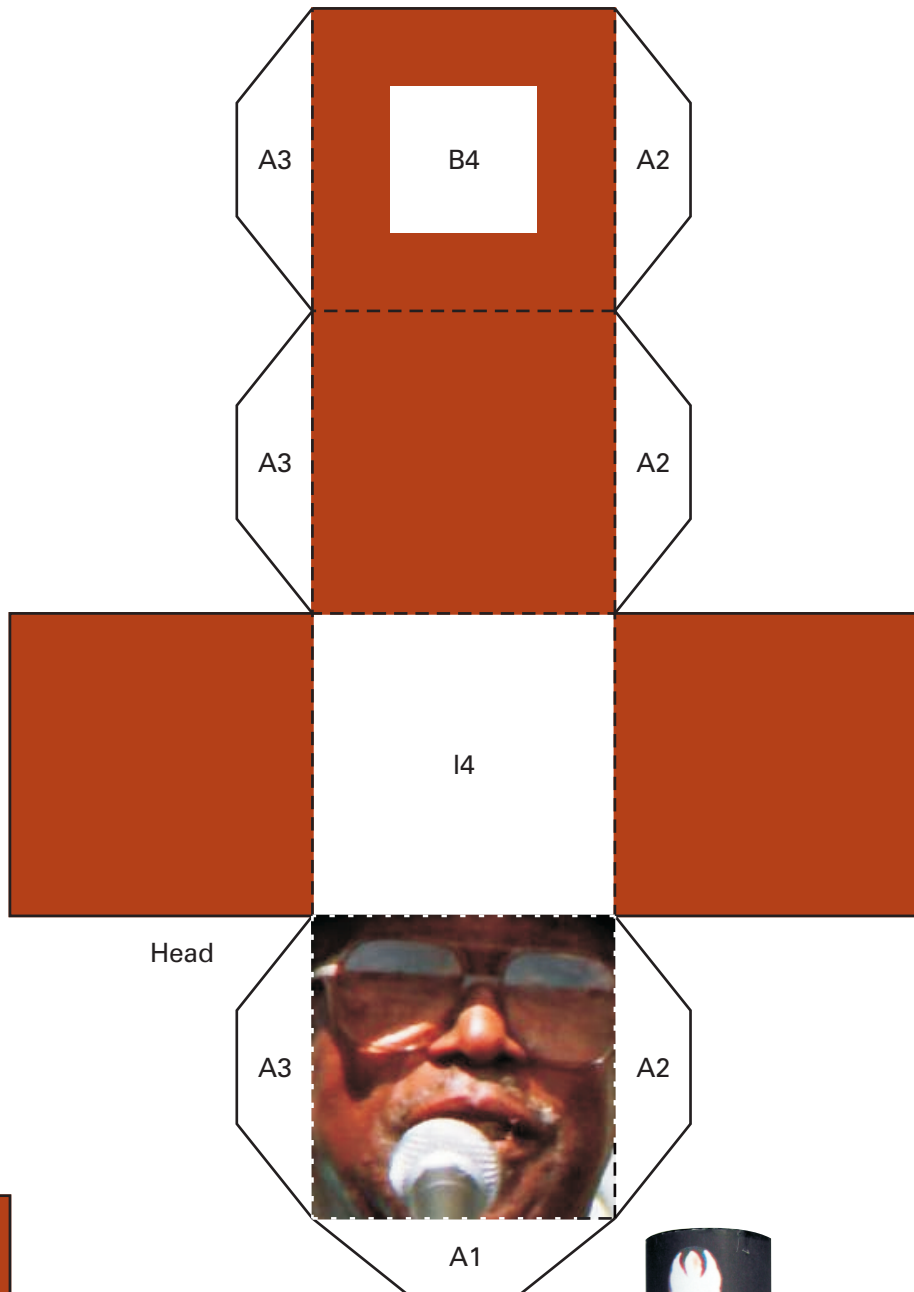

Bo Diddley

The Originator

(1928-2008)

Print on 160 gr/m² paper
 ———— Cut
 - - - - Hill fold
 ······ Valley fold

I2

Do not cut out inner circle.
Make reverse side black.

I3

Hat

I2

I3

I1

Right hand

Left hand

Right arm

Left arm

Neck