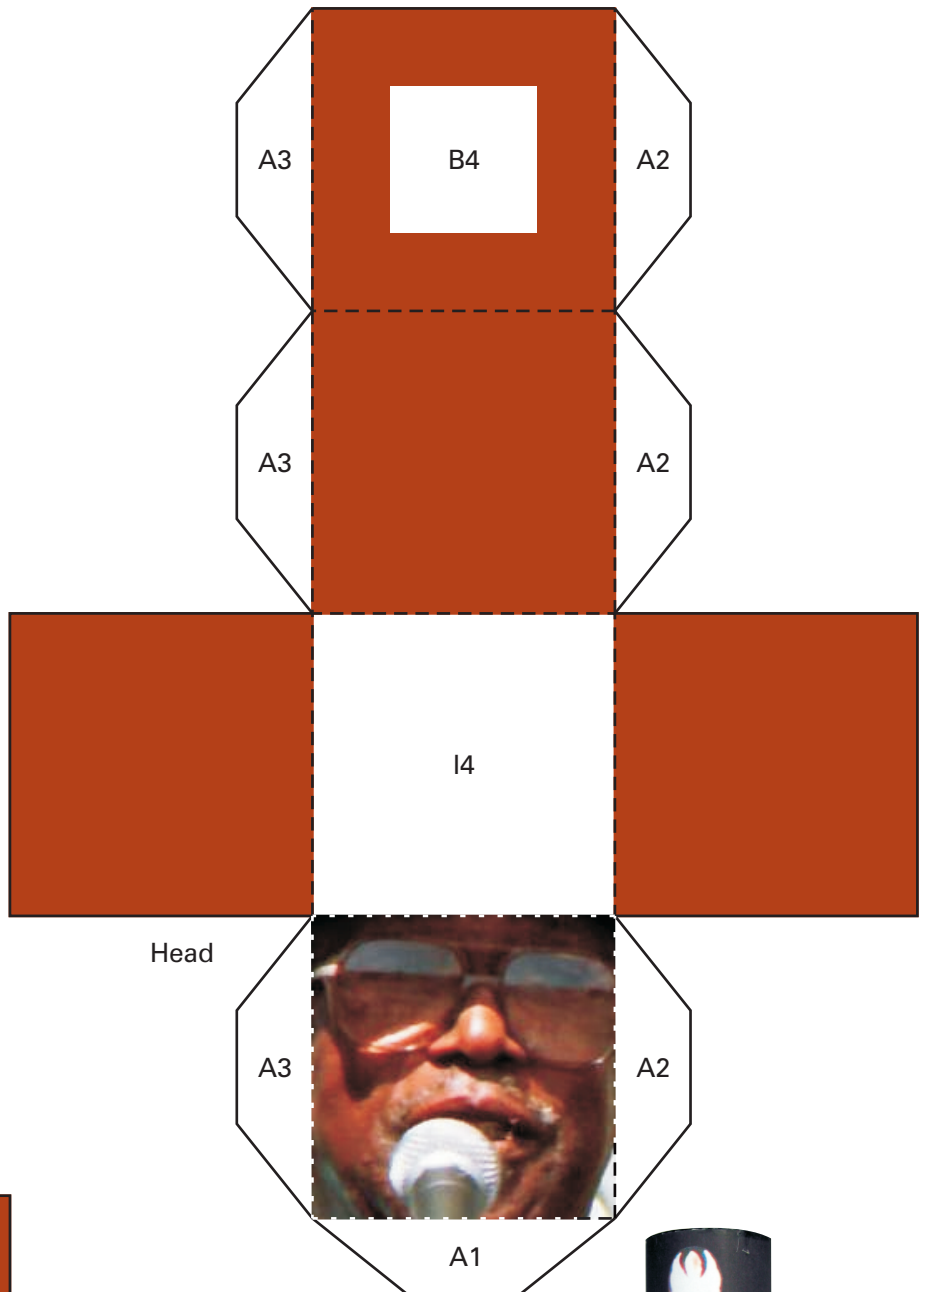

## The Originator

(1928-2008)

Print on 160 gr/m<sup>2</sup> paper  
 ———— Cut  
 - - - - - Hill fold  
 ······· Valley fold

I2

Do not cut out inner circle.  
Make reverse side black.

I3

Hat

I2

I3

I1

Right hand

Left hand

Right arm

Left arm

Neck

C4