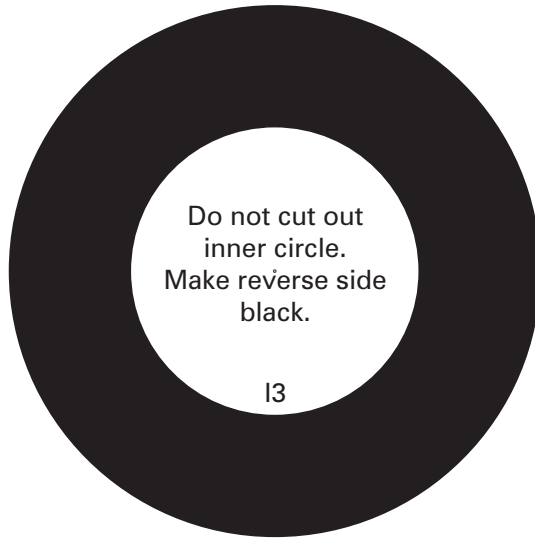

## The Originator

(1928-2008)

Print on 160 gr/m<sup>2</sup> paper  
 ———— Cut  
 - - - - - Hill fold  
 ······· Valley fold

I2

Do not cut out inner circle.  
Make reverse side black.

I3

Hat

I2