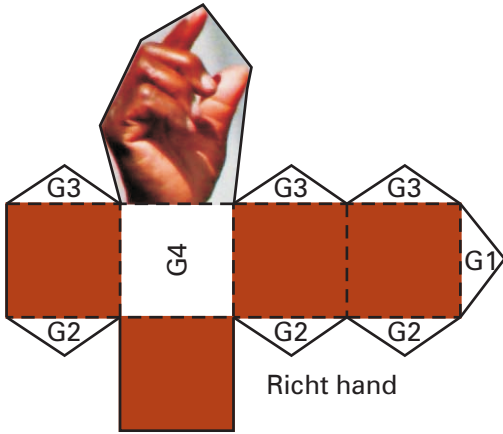

## The Originator

(1928-2008)

Print on 160 gr/m<sup>2</sup> paper  
 ———— Cut  
 - - - - - Hill fold  
 ······· Valley fold

I2

Do not cut out inner circle.  
Make reverse side black.

I3

Hat

I2

I3

I1

Right hand

Left hand

Right arm

Left arm

Neck

C4