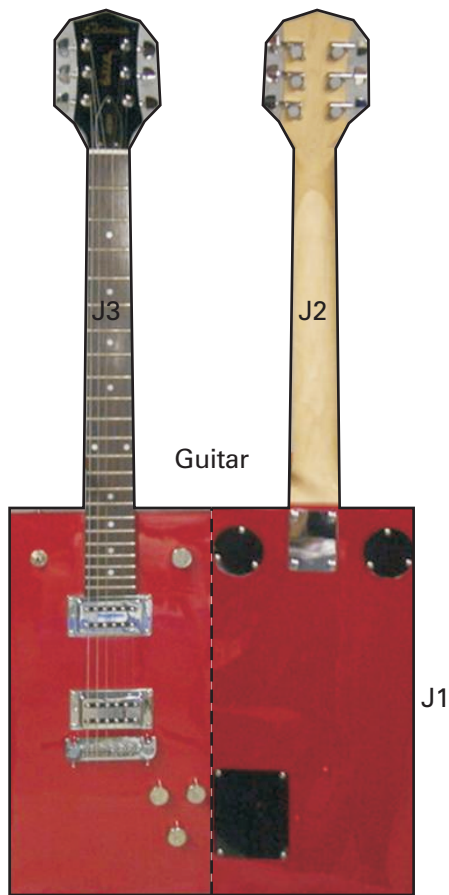

Bo Diddley

The Originator

(1928-2008)

Print on 160 gr/m² paper
 ———— Cut
 - - - - Hill fold
 ······ Valley fold

I2

Do not cut out inner circle.
Make reverse side black.

I3

Hat

I2

I3

I1

Right hand

Left hand

Right arm

Left arm

Neck

Legs

© 2008 Peter J. Visser
Made with a picture by Masahiro Sumori:
members.jcom.home.ne.jp/bluesy
commons.wikimedia.org/wiki/Image:BoDiddley1997.jpg

ICEBERG

BOUWPLATEN

www.icebergbouwplaten.nl