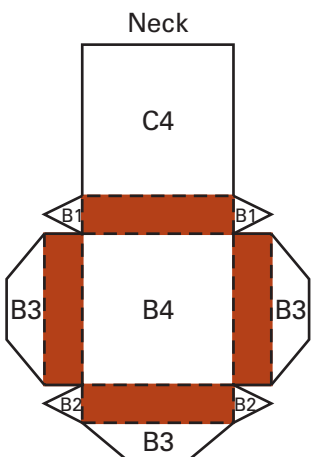

Bo Diddley

The Originator

(1928-2008)

Print on 160 gr/m² paper
 ———— Cut
 - - - - Hill fold
 ······ Valley fold

I2

Do not cut out inner circle.
Make reverse side black.

I3

Hat

I2

I3

I1

Right hand

Left hand

Right arm

Left arm

Neck