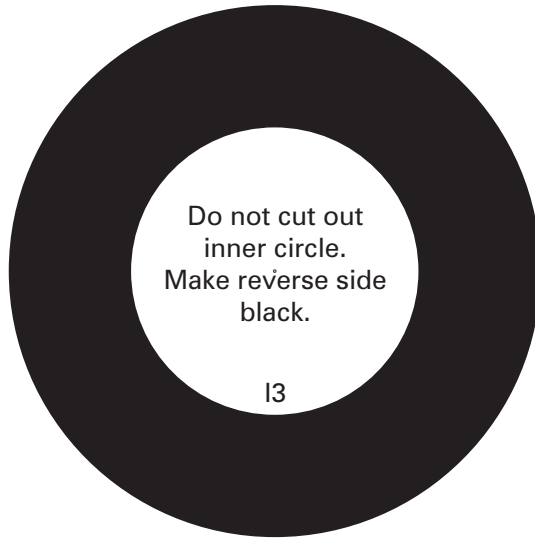

Bo Diddley

The Originator

(1928-2008)

Print on 160 gr/m² paper
 ———— Cut
 - - - - Hill fold
 ······ Valley fold

I2

Do not cut out inner circle.
Make reverse side black.

I3

Hat

I2

I3

I1

Right hand

Left hand

Right arm

Left arm

Neck