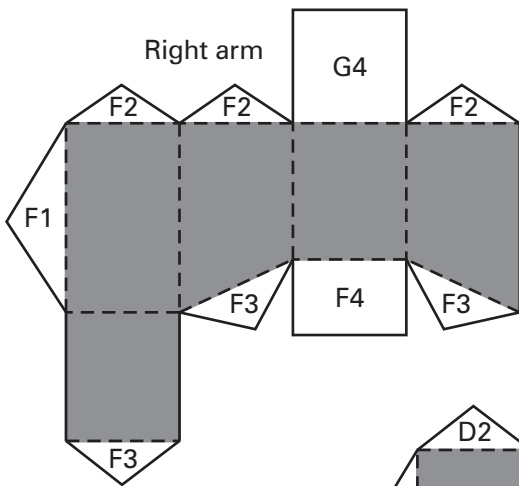

## The Originator

(1928-2008)

Print on 160 gr/m<sup>2</sup> paper  
 ———— Cut  
 - - - - - Hill fold  
 ······· Valley fold

I2

Do not cut out inner circle.  
Make reverse side black.

I3

Hat

I2

I3

I1

Right hand

Left hand

Right arm

Left arm

Neck

C4