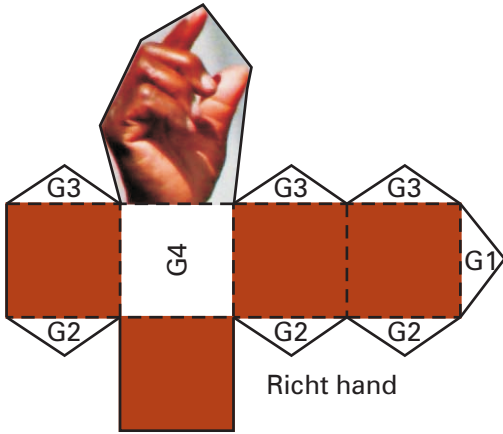

Bo Diddley

The Originator

(1928-2008)

Print on 160 gr/m² paper
 ———— Cut
 - - - - Hill fold
 ······ Valley fold

I2

Do not cut out inner circle.
Make reverse side black.

I3

Hat

I2

I3

I1

Right hand

Left hand

Right arm

Left arm

Neck