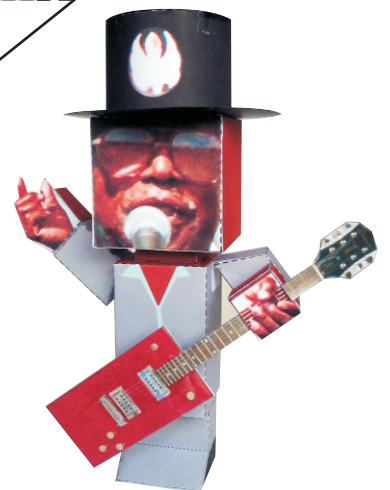

# Bo Diddley

## The Originator

(1928-2008)

Print on 160 gr/m<sup>2</sup> paper  
 ———— Cut  
 - - - - - Hill fold  
 ······· Valley fold

I2

Do not cut out inner circle.  
Make reverse side black.

I3

Hat

I2

B4

B3

ICEBERG

BOUWPLATEN

www.icebergbouwplaten.nl

Legs

© 2008 Peter J. Visser  
Made with a picture by Masahiro Sumori:  
[members.jcom.home.ne.jp/bluesy](http://members.jcom.home.ne.jp/bluesy)  
[commons.wikimedia.org/wiki/Image:BoDiddley1997.jpg](http://commons.wikimedia.org/wiki/Image:BoDiddley1997.jpg)