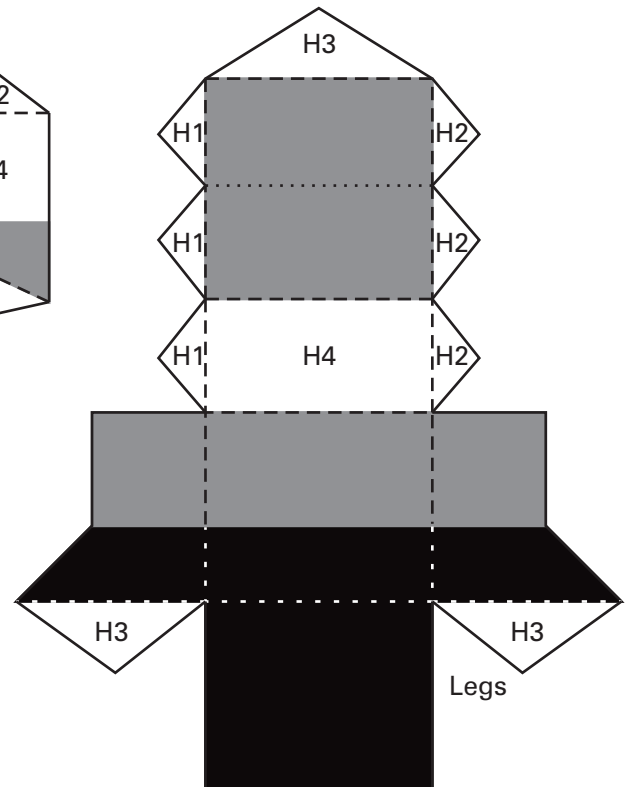

Bo Diddley

The Originator

(1928-2008)

Print on 160 gr/m² paper
 ———— Cut
 - - - - Hill fold
 ······ Valley fold

I2

Do not cut out inner circle.
Make reverse side black.

I3

Hat

I2

I3

I1

Right hand

Left hand

Right arm

Left arm

Neck