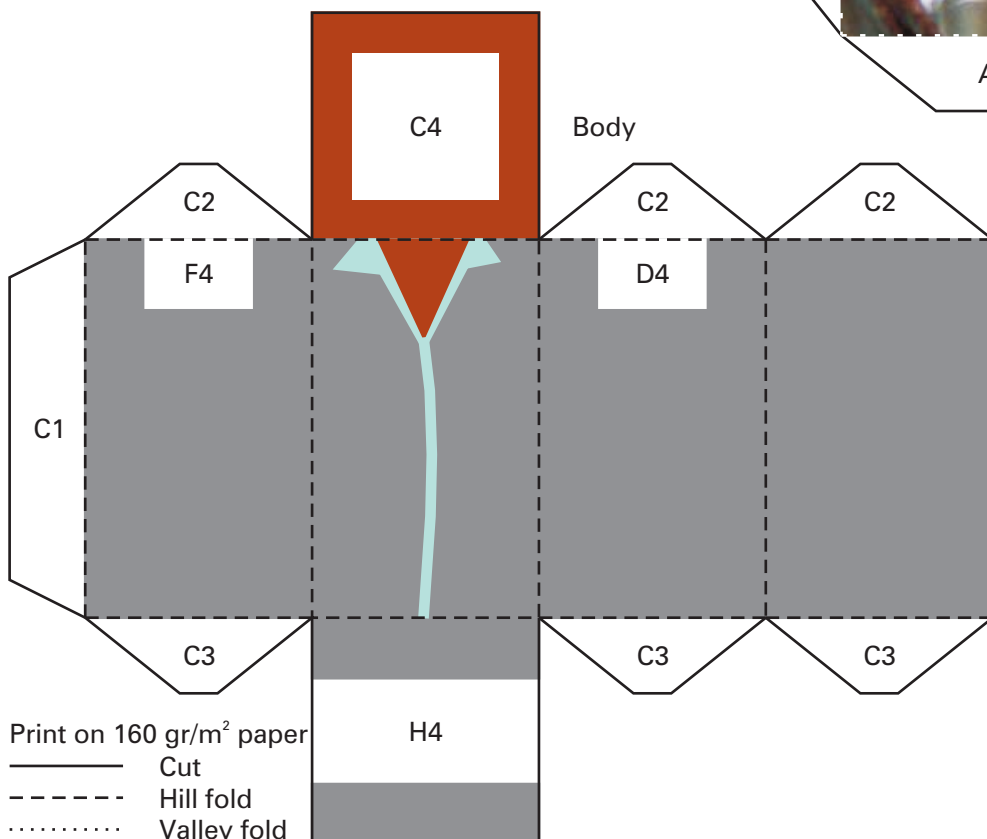

## The Originator

(1928-2008)

Print on 160 gr/m<sup>2</sup> paper  
 ———— Cut  
 - - - - - Hill fold  
 ······· Valley fold

I2

Do not cut out inner circle.  
Make reverse side black.

I3

Hat

I2

I3

I1

Right hand

Left hand

Right arm

Left arm

Neck

C4